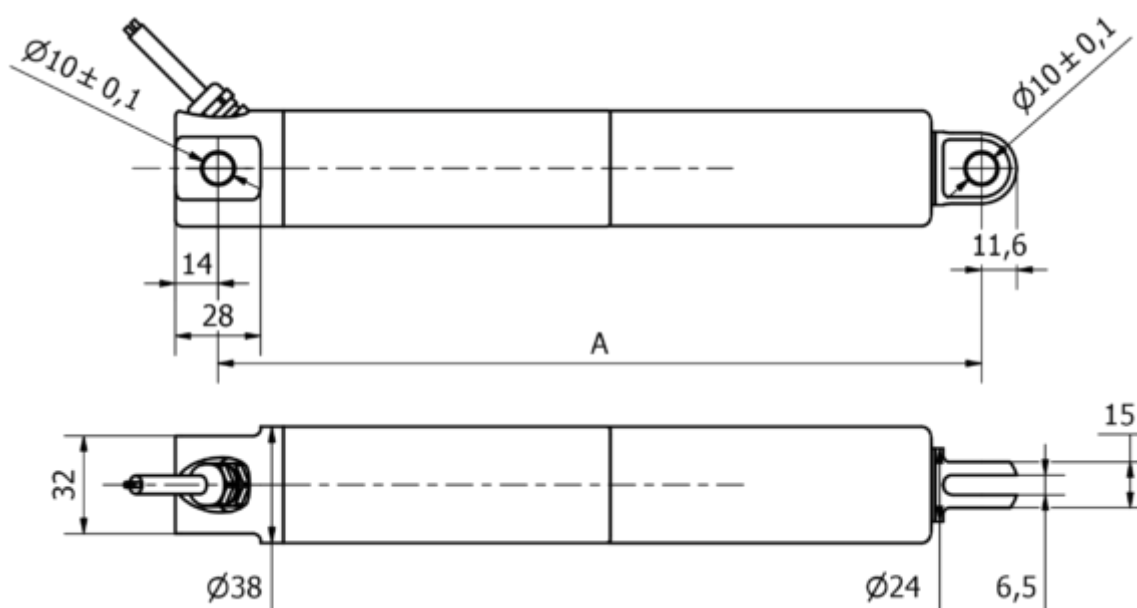

Data Sheet

Article number: 8A38210008003LCNLSN0

Description: KLEEl ine38, 100mm, 800N, 8 mm/s, Aluminium black RAL9005, IP66
24 VDC, 3 m. cable, Limit Switch, Clevis

Measures

A	= 200 + slaglængde/stroke
Cable length	= 3 m
Load speed mm/s	= 8 mm/s
Option	= Limit switch
Stroke (mm)	= 100
Voltage	= 24 V